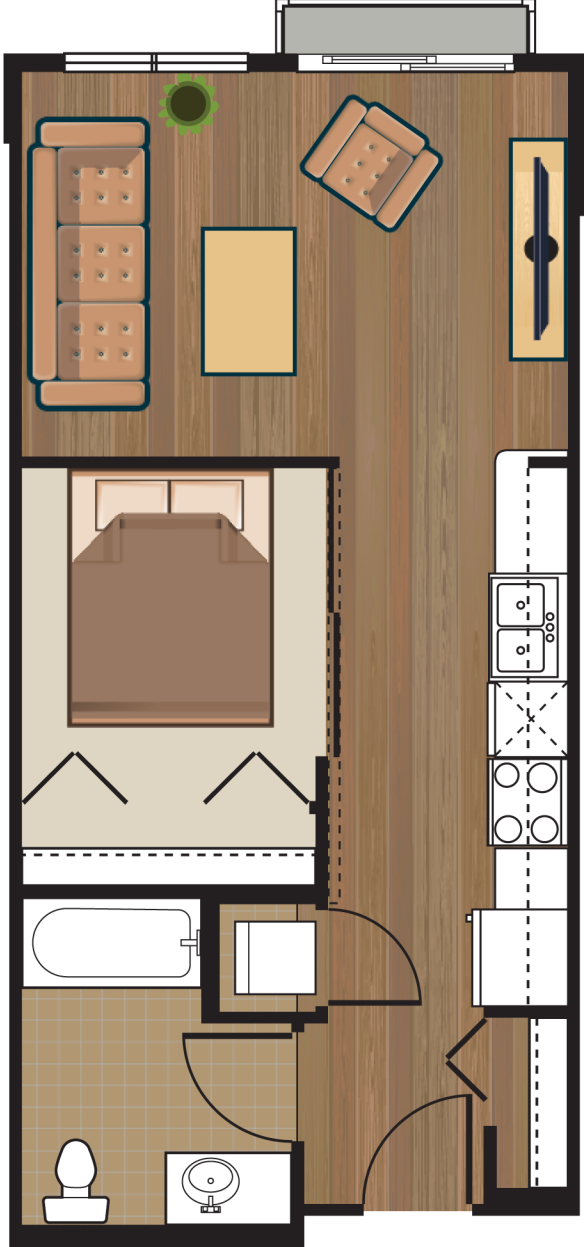

# CITYSCAPE BELLEVUE

Open One Bedroom  
519 sq.ft.